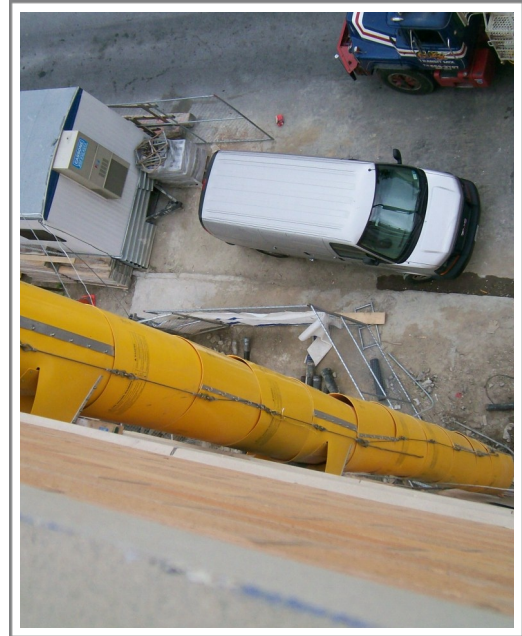

## Temporary Trash Chutes

718 786-3338

[Info@unitedhoisting.com](mailto:Info@unitedhoisting.com)

[www.unitedhoisting.com](http://www.unitedhoisting.com)

38-51 11th street

Long Island City ,NY 11101

We are proud to carry Superchute® polyethylene trash chutes. Superb ease-of-use and durability provide a quick, clean and safe solution. The design has been perfected to provide you with the right tool for debris removal.

Superchute® sections are tapered tubes that attach quickly and easily to one another reaching heights of 200+ L/F

**Our Chutes are Ideal for:**

- Builders
- Demo Contractors
- Roofers
- Masons
- Renovators